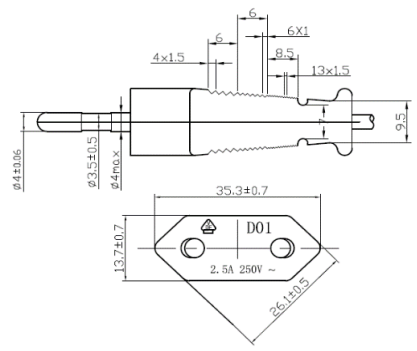

	REVISED	DR	APP

GERMAN TYPE POWER PLUG

EURO 8 (C7) JACK

- Connections: plug - C7 figure 8 non-polarized 2 prong
- Cover: shed, VDE, 230 Volt
- Structure cable: 2 x 0,75mm²
- Wire material: copper
- Plug material: FeNi
- Contact surface: nickel-plated
- Color plug: black
- Color cable: black

1	IMPRINT	NO IMPRINT
2	CONNECTORS	230 V PLUG GERMAN TYPE - EURO 8 (C7) JACK
3	CABLE	0,75mm ²
NO	PART NAME	

DESCRIPTION		230 V PLUG GERMAN TYPE - EURO 8 (C7) JACK					
SIZE	A4	DATE		CHECKED		TOL	60002
UNIT	MM	DRAWN		APPROVED			
CUSTOM TARIF NO.: 8544429000							