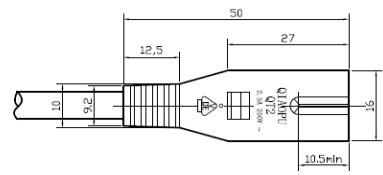

	REVISED	DR	APP

GERMAN TYPE POWER PLUG

EURO 8 (C7) JACK

- Connections: plug - C7 figure 8 non-polarized 2 prong
- Cover: shed, VDE, 230 Volt
- Structure cable: 2 x 0,75mm²
- Wire material: copper
- Plug material: FeNi
- Contact surface: nickel-plated
- Color plug: black
- Color cable: black

1	IMPRINT	NO IMPRINT
2	CONNECTORS	230 V PLUG GERMAN TYPE - EURO 8 (C7) JACK
3	CABLE	0,75mm ²
NO	PART NAME	

DESCRIPTION		230 V PLUG GERMAN TYPE - EURO 8 (C7) JACK					
SIZE	A4	DATE		CHECKED		TOL	60002
UNIT	MM	DRAWN		APPROVED			
CUSTOM TARIF NO.: 8544429000							