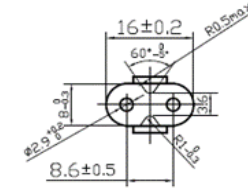

	REVISED	DR	APP

GERMAN TYPE POWER PLUG

EURO 8 (C7) JACK

- Connections: plug - C7 figure 8 non-polarized 2 prong
- Cover: shed, VDE, 230 Volt
- Structure cable: 2 x 0,75mm²
- Wire material: copper
- Plug material: FeNi
- Contact surface: nickel-plated
- Color plug: black
- Color cable: black

1	IMPRINT	NO IMPRINT
2	CONNECTORS	230 V PLUG GERMAN TYPE - EURO 8 (C7) JACK
3	CABLE	0,75mm ²
NO	PART NAME	

DESCRIPTION		230 V PLUG GERMAN TYPE - EURO 8 (C7) JACK					
SIZE	A4	DATE		CHECKED		TOL	60002
UNIT	MM	DRAWN		APPROVED			
CUSTOM TARIF NO.: 8544429000							