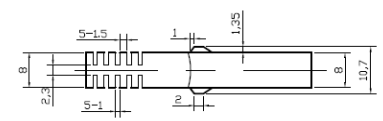

	REVISED	DR	APP

GERMAN TYPE POWER PLUG

EURO 8 (C7) JACK

- Connections: plug - C7 figure 8 non-polarized 2 prong
- Cover: shed, VDE, 230 Volt
- Structure cable: 2 x 0,75mm²
- Wire material: copper
- Plug material: FeNi
- Contact surface: nickel-plated
- Color plug: black
- Color cable: black

1	IMPRINT	NO IMPRINT
2	CONNECTORS	230 V PLUG GERMAN TYPE - EURO 8 (C7) JACK
3	CABLE	0,75mm ²
NO	PART NAME	

DESCRIPTION		230 V PLUG GERMAN TYPE - EURO 8 (C7) JACK					
SIZE	A4	DATE		CHECKED		TOL	60002
UNIT	MM	DRAWN		APPROVED			
CUSTOM TARIF NO.: 8544429000							