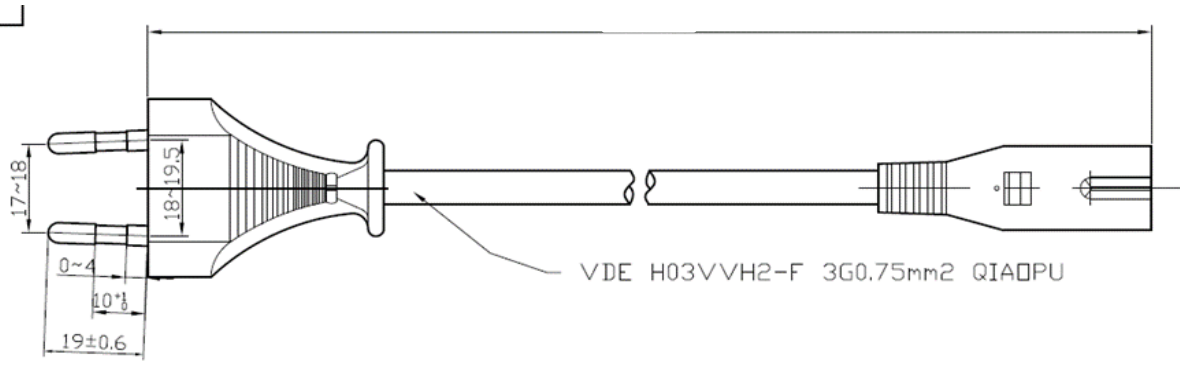

	REVISED	DR	APP

GERMAN TYPE POWER PLUG

EURO 8 (C7) JACK

- Connections: plug - C7 figure 8 non-polarized 2 prong
- Cover: shed, VDE, 230 Volt
- Structure cable: 2 x 0,75mm²
- Wire material: copper
- Plug material: FeNi
- Contact surface: nickel-plated
- Color plug: black
- Color cable: black

1	IMPRINT	NO IMPRINT
2	CONNECTORS	230 V PLUG GERMAN TYPE - EURO 8 (C7) JACK
3	CABLE	0,75mm ²
NO	PART NAME	

DESCRIPTION		230 V PLUG GERMAN TYPE - EURO 8 (C7) JACK					
SIZE	A4	DATE		CHECKED		TOL	60002
UNIT	MM	DRAWN		APPROVED			
CUSTOM TARIF NO.: 8544429000							