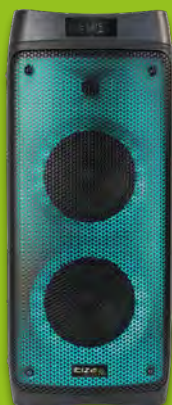

LOGISTIC VALUES / VALEURS LOGISTIQUES

Height / Hauteur	67,1cm
Width / Largeur.....	33,3cm
Depth / Profondeur	30,7cm
Volume	0,069m³
Net weight / Poids net.....	8,920kg
Gross weight / Poids brut	10,0kg
Carton qty / Colisage	1pcs.